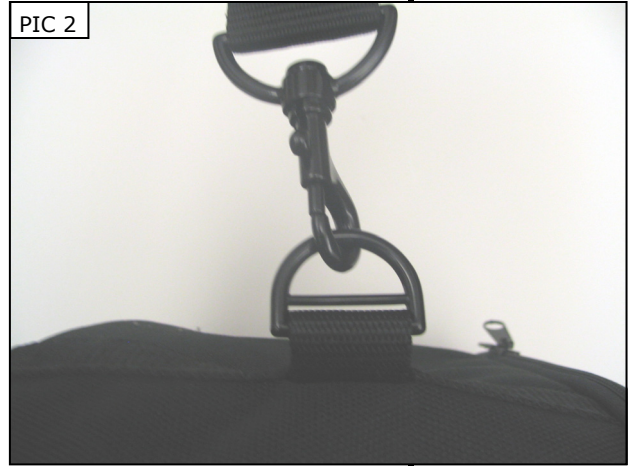

STEP 3 In order to use the bag with the shoulder strap, clip the D-ring from the bag to the clip on the shoulder strap as shown in pic 2.

STEP 4 Now the removable liner for your tour pak can be carried over your shoulder as shown in pic 3.

⚠ WARNING ALWAYS FOLLOW MANUFACTURER'S RECOMMENDATIONS ON YOUR TOUR-PAK LOAD LIMITS. LOAD ONLY IN COMPLIANCE WITH YOUR VEHICLE OWNER'S MANUAL. OVERLOADING THE TOUR-PAK MAY CAUSE LOSS OF CONTROL RESULTING IN SERIOUS INJURY OR DEATH.

Ride On!